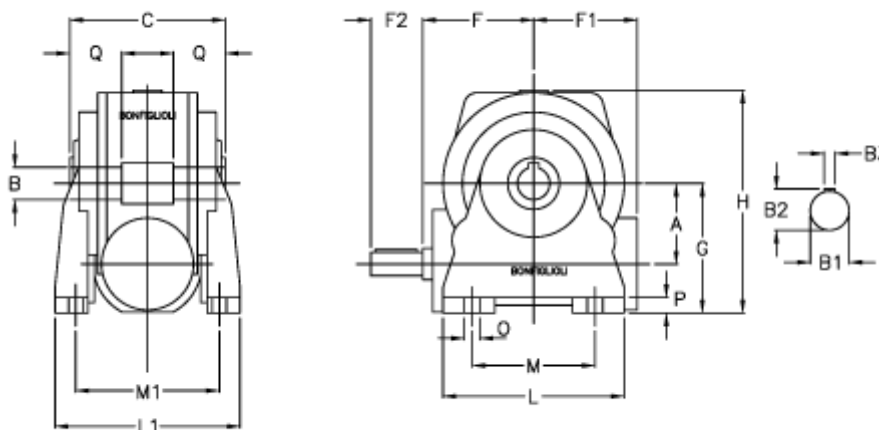

# Data Sheet

Article number: 3901210010100

Description: Worm gear with solid input shaft  
VF 210N-10-HS

## Measures

a	= 210.0	F1 = 277	O = 26.0
B	= 90	F2 = 110	P = 25
B1	= 48	g = 335	Q = 85.0
B2	= 51.5	H = 555.0	
B3	= 14	L = 440	
C	= 260	L1 = 320	
Description = VF 210N-xx-HS		m = 340	
F	= 230.0	M1 = 265.0	